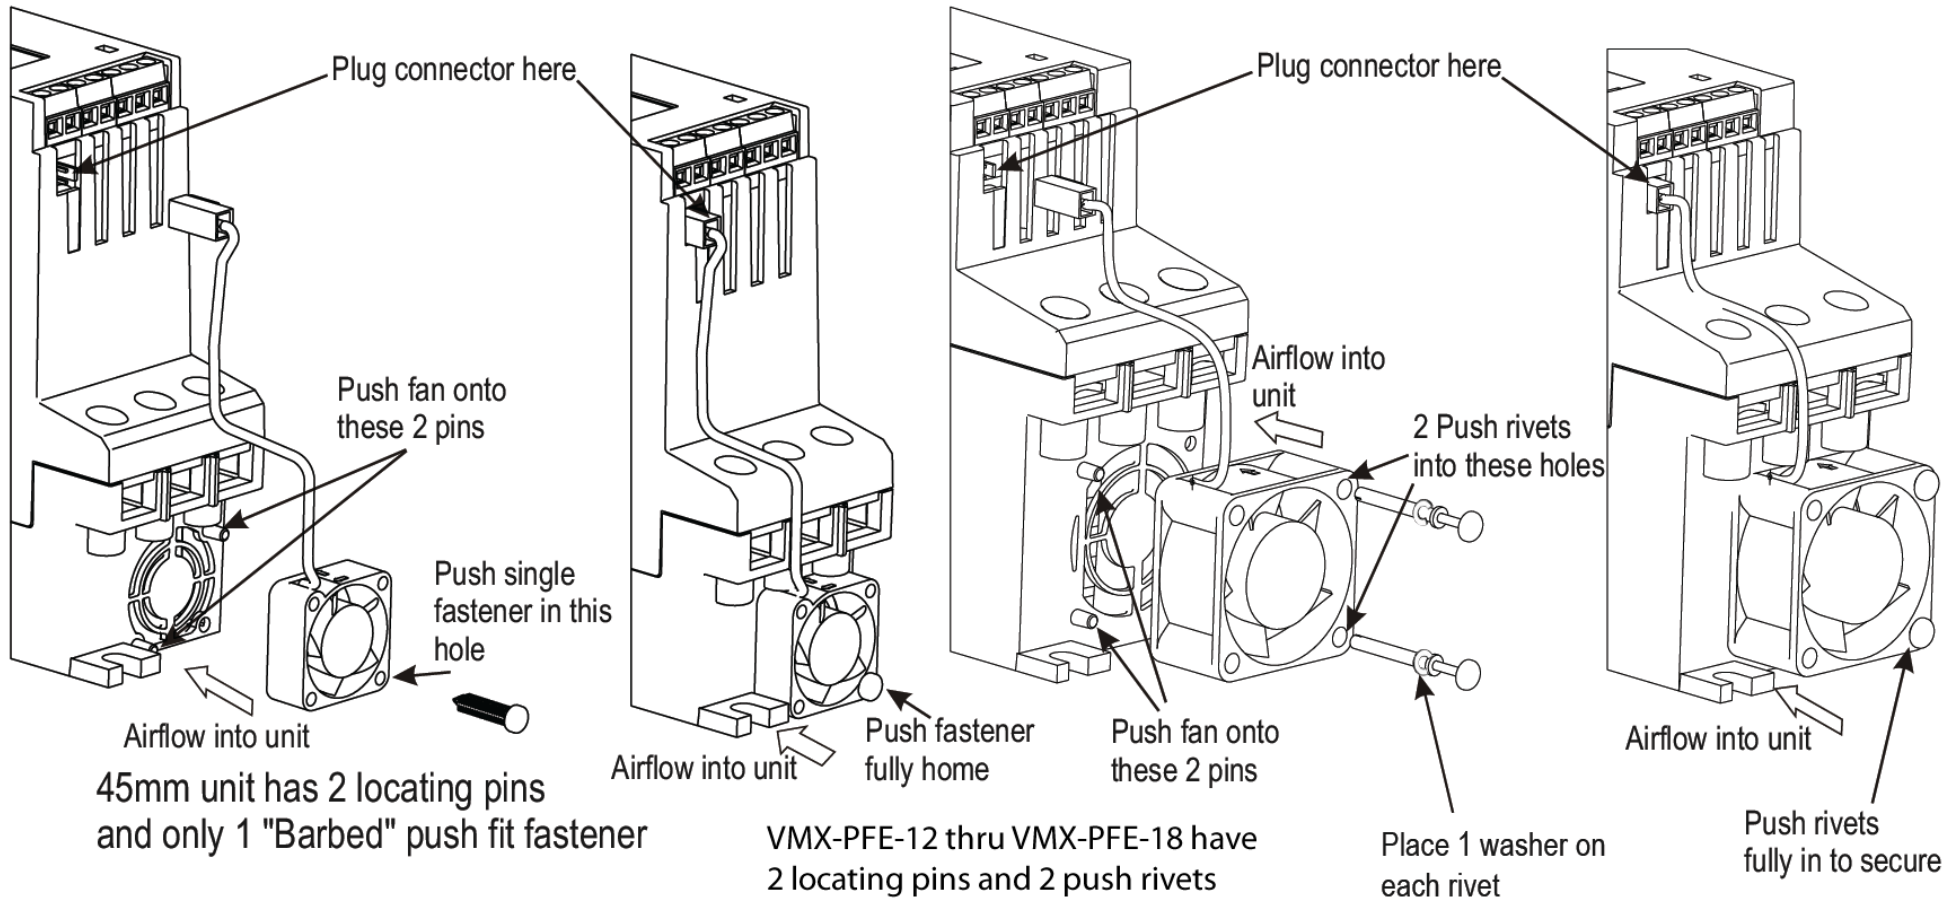

VMX-PFE™ Soft Starter – Auxiliary Fan Attachment Installation

VMX-PFE Model	Fan Kit part No.	Fan Size	Fan Voltage
VMX-PFE-02 thru VMX-PFE-10	VMX-PFEFAN01	25mm x 25mm	12VDC
VMX-PFE-12 thru VMX-PFE-18	VMX-PFEFAN02	40mm x 40mm	24VDC